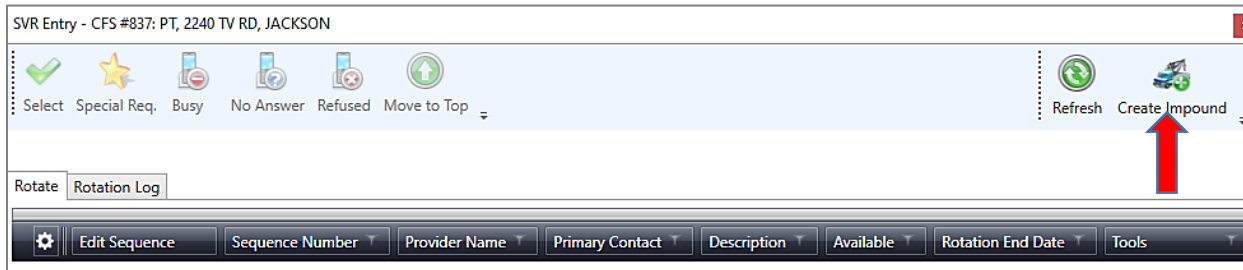

MANDATORY ACTION REQUIRED
IMPOUNDED VEHICLE SCREEN COMPLETION

It is **MANDATORY** to complete the impound screen on calls requesting a Wrecker – **REGARDLESS**. The information is a daily request.

Click Wrecker - 

Click – **Create Impound**

The next screen appears – **COMPLETE IN ITS ENTIRETY**.
Enter Vehicle information at the bottom - Vehicle tab > next, complete the Owner tab